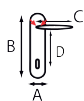

Paar deurkrukken op platen in zamak

1039+P

A	B	C	D	REF.	UC	QTE
50	235	120	68	1039+68.11-006 - bronze		1 x 1
50	235	120	68	1039+68.11-018 - bronze		1 x 1
50	235	120	72	1039+72.11-006 - bronze		1 x 1
50	235	120	90	1039+90.11-006 - bronze		1 x 1
50	235	120	110	1039+110.11-006 - bronze		1 x 1
50	235	120	0	1039+0.11-006 - bronze		1 x 1