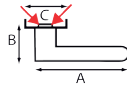

Pair of door handles on roses with key escutcheons

159+RE

A	B	C	REF.	UC	QTE
143	60	52	159+RE.18-006 - oxidized nickel-plated	1	x 1

Pair of door handles on roses with key escutcheons

1047+RE

A	B	C	REF.	UC	QTE
123	60	52	1047+RE.11-006 - bronze		1 x 1
123	60	52	1047+RE.11-018 - bronze		1 x 1
123	60	52	1047+RE.16-006 - nickel-plated		1 x 1
123	60	52	1047+RE.16-018 - nickel-plated		1 x 1
123	60	52	1047+RE.17-006 - black		1 x 1
123	60	52	1047+RE.17-018 - black		1 x 1
123	60	52	1047+RE.4-006 - satin brass finish		1 x 1