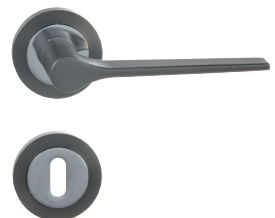

Adhesive TOILET EASY FIX locking

169WC

A	B	REF.	UC	QTE
52	6	169WC.17-003 - black	3	x 1
52	6	169WC.18-003 - oxidized nickel-plated	3	x 1
52	6	169WC.4-003 - satin brass finish	3	x 1
52	6	169WC.8-003 - gunmetal color	3	x 1

Pair of door handles on roses with key escutcheons

79+RE

A	B	C	REF.	UC	QTE
130	64	52	79+RE.16-006 - nickel-plated	1	x 1
120	64	52	79+RE.16-018 - nickel-plated	1	x 1

Pair of door handles on roses with key escutcheons

80+RE

A	B	C	REF.	UC	QTE
120	63	51	80+RE.8-006 - gunmetal color	1	x 1

Pair of door handles on roses with key escutcheons

103+RE

A	B	C	REF.	UC	QTE
129	67	53	103+R.117E.16/13-006 - nickel-plated	1	x 1

Pair of door handles on roses with key escutcheons

104+RE

A	B	C	REF.	UC	QTE
136	62	50	104+R.117E.16/13-006 - nickel-plated	1	x 1

Pair of door handles on roses with key escutcheons

129+RE

A	B	C	REF.	UC	QTE
116	60	48	129+RE.16/13-006 - nickel-plated	1	x 1

Pair of door handles on roses with key escutcheons