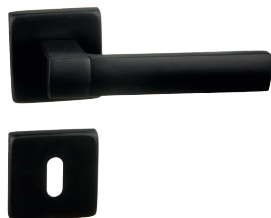

## Modern Door Handles

Pair of door handles with rosettes and EASY FIX key escutcheons

169+RE

A	B	C	REF.	UC	QTE
115	55	51	169+RE.17-016 - black		1 x 1
115	55	51	169+RE.17-017 - black		1 x 1
115	55	51	169+RE.18-016 - oxidized nickel-plated		1 x 1
115	55	51	169+RE.18-017 - oxidized nickel-plated		1 x 1
115	55	51	169+RE.4-016 - satin brass finish		1 x 1
115	55	51	169+RE.4-017 - satin brass finish		1 x 1
115	55	51	169+RE.8-016 - gunmetal color		1 x 1
115	55	51	169+RE.8-017 - gunmetal color		1 x 1

Pair of door handles with rosettes EASY FIX

169+R

A	B	C	REF.	UC	QTE
115	55	51	169+R.17-017 - black	1	x 1
115	55	51	169+R.18-017 - oxidized nickel-plated	1	x 1
115	55	51	169+R.4-017 - satin brass finish	1	x 1
115	55	51	169+R.8-017 - gunmetal color	1	x 1

Pair of door handles with rosettes and square key escutcheons EASY FIX

170+RE

A	B	C	REF.	UC	QTE
120	56	51	170+RE.17-016 - black	1	x 1
120	56	51	170+RE.18-016 - oxidized nickel-plated	1	x 1
120	56	51	170+RE.37-016 - white	1	x 1
120	56	-51	170+RE.8-016 - gunmetal color	1	x 1

Cylinder escutcheon Easy K adhesive

169Y

A	B	REF.	UC	QTE
52	6	169Y.17-003 - black	3	x 2
52	6	169Y.18-003 - oxidized nickel-plated	3	x 2
52	6	169Y.4-003 - satin brass finish	3	x 2
52	6	169Y.8-003 - gunmetal color	3	x 2