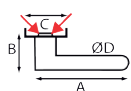

Pair of door handles on roses with key escutcheons

79+RE

A	B	C	REF.	UC	QTE
130	64	52	79+RE.16-006 - nickel-plated	1	x 1
120	64	52	79+RE.16-018 - nickel-plated	1	x 1