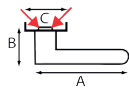

Pair of door handles on roses with key escutcheons

6915+RE

A	B	C	REF.	UC	QTE
104	54	50	6915+RE.16-006 - nickel-plated	1	x 1
104	54	50	6915+RE.16-018 - nickel-plated	1	x 1
104	54	50	6915+RE.17-006 - black	1	x 1
104	54	50	6915+RE.17-018 - black	1	x 1
104	54	50	6915+RE.8-006 - gunmetal color	1	x 1
104	54	50	6915+RE.8-018 - gunmetal color	1	x 1