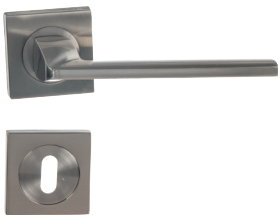

Pair of door handles with rosettes EASY FIX

169+R

A	B	C	REF.	UC	QTE
115	55	51	169+R.17-017 - black	1	x 1
115	55	51	169+R.18-017 - oxidized nickel-plated	1	x 1
115	55	51	169+R.4-017 - satin brass finish	1	x 1
115	55	51	169+R.8-017 - gunmetal color	1	x 1

Pair of door handles on roses with key escutcheons

4320+RE

A	B	C	REF.	UC	QTE
125	50	50	4320+RE.17-003 - black	5	x 1
125	50	50	4320+RE.17-018 - black	5	x 1
125	50	50	4320+RE.33-003 - look inox	5	x 1
125	50	50	4320+RE.33-018 - look inox	5	x 1

Pair of door handles on roses with key escutcheons

6915+RE

A	B	C	REF.	UC	QTE
104	54	50	6915+RE.16-006 - nickel-plated	1	x 1
104	54	50	6915+RE.16-018 - nickel-plated	1	x 1
104	54	50	6915+RE.17-006 - black	1	x 1
104	54	50	6915+RE.17-018 - black	1	x 1
104	54	50	6915+RE.8-006 - gunmetal color	1	x 1
104	54	50	6915+RE.8-018 - gunmetal color	1	x 1

Pair of door handles on roses with key escutcheons

41+RE

A	B	C	REF.	UC	QTE
131	63	50	41+RE.16-006 - nickel-plated	1	x 1

Pair of door handles on roses with key escutcheons

44+RE

A	B	C	REF.	UC	QTE
125	62	50	44+RE.13-006 - chromium	1	x 1