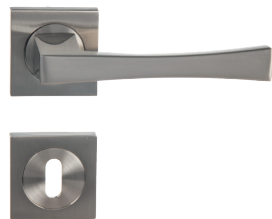

Pair of door handles on roses with key escutcheons

6915+RE

A	B	C	REF.	UC	QTE
104	54	50	6915+RE.16-006 - nickel-plated	1	x 1
104	54	50	6915+RE.16-018 - nickel-plated	1	x 1
104	54	50	6915+RE.17-006 - black	1	x 1
104	54	50	6915+RE.17-018 - black	1	x 1
104	54	50	6915+RE.8-006 - gunmetal color	1	x 1
104	54	50	6915+RE.8-018 - gunmetal color	1	x 1

Pair of door handles on roses with key escutcheons

41+RE

A	B	C	REF.	UC	QTE
131	63	50	41+RE.16-006 - nickel-plated	1	x 1

Pair of door handles on roses with key escutcheons

44+RE

A	B	C	REF.	UC	QTE
125	62	50	44+RE.13-006 - chromium	1	x 1

Pair of door handles on roses with key escutcheons

49+RE

A	B	C	REF.	UC	QTE
140	61	50	49+RE.16-006 - nickel-plated	1	x 1
140	61	50	49+RE.13-006 - chromium	1	x 1

Pair of door handles on roses with key escutcheons