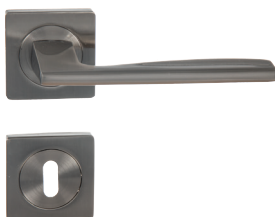

Pair of door handles on roses with key escutcheons

6915+RE

A	B	C	REF.	UC	QTE
104	54	50	6915+RE.16-006 - nickel-plated	1	x 1
104	54	50	6915+RE.16-018 - nickel-plated	1	x 1
104	54	50	6915+RE.17-006 - black	1	x 1
104	54	50	6915+RE.17-018 - black	1	x 1
104	54	50	6915+RE.8-006 - gunmetal color	1	x 1
104	54	50	6915+RE.8-018 - gunmetal color	1	x 1

Pair of door handles on roses with key escutcheons

41+RE

A	B	C	REF.	UC	QTE
131	63	50	41+RE.16-006 - nickel-plated	1	x 1

Pair of door handles on roses with key escutcheons

44+RE

A	B	C	REF.	UC	QTE
125	62	50	44+RE.13-006 - chromium	1	x 1

Pair of door handles on roses with key escutcheons

49+RE

A	B	C	REF.	UC	QTE
140	61	50	49+RE.16-006 - nickel-plated	1	x 1
140	61	50	49+RE.13-006 - chromium	1	x 1

Pair of door handles on roses with key escutcheons