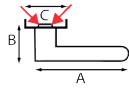

Pair of door handles on roses with key escutcheons

1033+RE

A	B	C	REF.	UC	QTE
120	58	50	1033+RE.18-006 - oxidized nickel-plated	1	x 1

Pair of door handles on roses with key escutcheons

2811+RE

A	B	C	REF.	UC	QTE
129	61	50	2811+RE.16-006 - nickel-plated	1	x 1
129	61	50	2811+RE.16-018 - nickel-plated	1	x 1
129	61	50	2811+RE.17-006 - black	1	x 1
129	61	50	2811+RE.8-006 - gunmetal color	1	x 1
129	61	50	2811+RE.8-018 - gunmetal color	1	x 1