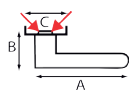

Pair of door handles on roses with key escutcheons

41+RE

A	B	C	REF.	UC	QTE
131	63	50	41+RE.16-006 - nickel-plated	1	x 1

Pair of door handles on roses with key escutcheons

44+RE

A	B	C	REF.	UC	QTE
125	62	50	44+RE.13-006 - chromium	1	x 1