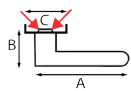

Pair of door handles with rosettes EASY FIX

169+R

A	B	C	REF.	UC	QTE
115	55	51	169+R.17-017 - black	1	x 1
115	55	51	169+R.18-017 - oxidized nickel-plated	1	x 1
115	55	51	169+R.4-017 - satin brass finish	1	x 1
115	55	51	169+R.8-017 - gunmetal color	1	x 1