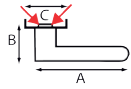

Pair of door handles on roses with key escutcheons

81+RE

A	B	C	REF.	UC	QTE
143	50	52	81+RE.8-006 - gunmetal color	1	x 1
143	50	52	81+RE.8-018 - gunmetal color	1	x 1