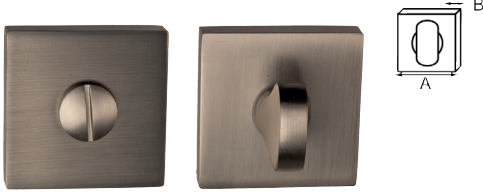

Toilet Lockout

2818WC

A	B	REF.	UC	QTE
50	35	2818WC.11-003 - bronze	3	x 1
50	35	2818WC.16-003 - nickel-plated	3	x 1
50	35	2818WC.17-003 - black	3	x 1
50	35	2818WC.4-003 - satin brass finish	3	x 1