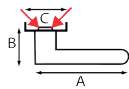

Pair of door handles on roses with key escutcheons

2814+RE

A	B	C	REF.	UC	QTE
141	67	52	2814+RE.11-006 - bronze	1	x 1
141	67	52	2814+RE.16-006 - nickel-plated	1	x 1
141	67	52	2814+RE.17-006 - black	1	x 1
141	67	52	2814+RE.4-006 - satin brass finish	1	x 1