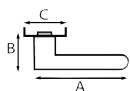

Pair of polypropylene handles on roses with key escutcheons

9300+RE

A	B	C	REF.	UC	QTE
125	60	51	9300.RE.37-115 - white	3	x 5
			3 593999 5649 10