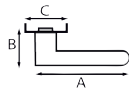

Pair of aluminium door handles on roses with key escutcheons

1001.RE