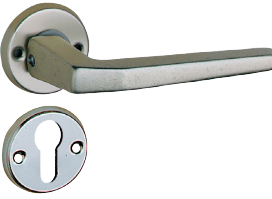

## Basic Door Handles

### Pair of aluminium door handles

1001

A	B	REF.	UC	QTE
116	63	1001.17-002 - black	5	x 1
116	63	1001.17-003 - black	5	x 1
116	63	1001.26-002 - silver aluminum	5	x 1
116	63	1001.26-003 - silver aluminum	5	x 1
116	63	1001.37-002 - white	5	x 1
116	63	1001.37-003 - white	5	x 1

### Double door knob

1011

A	B	REF.	UC	QTE
55	50	1011.26-002 - silver aluminum	5	x 1
55	50	1011.26-003 - silver aluminum	5	x 1

Pair of aluminium door handles on roses with key escutcheons

1001.RE

A B C  
116 63 47

REF. 1001.RE.26-003  
- silver aluminum

UC QTE  
5 x 1

Pair of aluminium door handles on roses with cylinder escutcheons

1001.RY

A B C  
116 63 47

REF. 1001.RY.26-002  
- silver aluminum

UC QTE  
5 x 1

Pair of aluminium door handles on roses with key escutcheons, concealed fixings