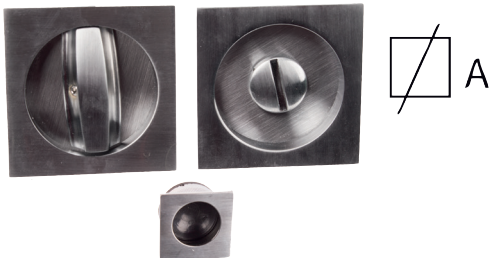

Recessed handle

162

A	B	REF.	UC	QTE
48	55	162.48.17-002 - black	3	x2
48	55	162.48.18-002 - oxidized nickel-plated	3	x2
48	55	162.48.37-002 - white	3	x2

Recessed handle

163

A	B	REF.	UC	QTE
48	55	163.48.17-002 - black	3	x1
48	56	163.48.18-002 - oxidized nickel-plated	3	x1
48	56	163.48.37-002 - white	3	x1

Recessed handle

164

A	B	REF.	UC	QTE
48	56	164.48.17-002 - black	3	x2
48	56	164.48.18-002 - oxidized nickel-plated	3	x2
48	56	164.48.37-002 - white	3	x2

Recessed handle

166

A	B	REF.	UC	QTE
25	29	166.25.17-002 - black	3	x1
25	29	166.25.18-002 - oxidized nickel-plated	3	x1
25	29	166.25.37-002 - white	3	x1

Recessed handle

167

A	B	REF.	UC	QTE
25	28	167.25.17-002 - black	3	x1
25	28	167.25.18-002 - oxidized nickel-plated	3	x1
25	28	167.25.37-002 - white	3	x1

Recessed handle

171

A	REF.	UC	QTE
48	171.48.18-002 - oxidized nickel-plated	3	x1

Recessed handle

172

A	REF.	UC	QTE
48	172.48.18-002 - oxidized nickel-plated	3	x1

Recessed handle

1393

A	B	REF.	UC	QTE
96x30	110x40	1393.96.18-003 - oxidized nickel-plated	12	x1

Recessed handle

1394