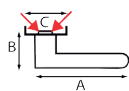

Pair of door handles with brass rosettes and key escutcheons

2001+RE

A	B	C	REF.	UC	QTE
125	50	49	2001+R.4018E.2-006 - polished brass	1	x 1
125	50	49	2001+R.4018E.3-006 - nickel-plated brass	1	x 1