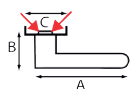

Pair of door handles with brass rosettes and key escutcheons

2002+RE

A	B	C	REF.	UC	QTE
115	55	50	2002+R.4018E.2-006 - polished brass	1	x 1
115	55	50	2002+R.4018E.3-006 - nickel-plated brass	1	x 1