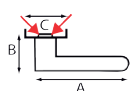

Pair of door handles with rosettes and zamak key escutcheons

149+RE

A	B	C	REF.	UC	QTE
110	55	50	149+RE.15-006 - satin brass finish	1	x 1