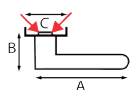

Pair of door handles with rosettes and zamak key escutcheons

695+RE

A	B	C	REF.	UC	QTE
120	52	49	695+RE.11-006 - bronze	1	x 1
120	52	49	695+RE.11-018 - bronze	1	x 1