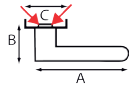

Pair of door handles with rosettes and zamak key escutcheons

696+RE

A	B	C	REF.	UC	QTE
140	65	50	696+RE.11-006 - bronze	1	x 1
140	65	50	696+RE.11-018 - bronze	1	x 1
140	65	50	696+RE.20-006 - oiled polished iron	1	x 1