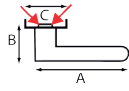

Pair of door handles with rosettes and zamak key escutcheons

6939+RE