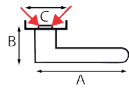

Pair of door handles with rosettes and zamak key escutcheons

1036+RE

A	B	C	REF.	UC	QTE
119	56	52	1036+RE.01-006 - brushed bronze	1	x 1
119	56	52	1036+RE.01-018 - bronze	1	x 1
119	56	52	1036+RE.16-006 - nickel-plated	1	x 1
119	56	52	1036+RE.17-006 - black	1	x 1