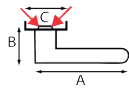

Pair of door handles with zamak rosettes

1036+R

A	B	C	REF.	UC	QTE
119	56	52	1036+R.01-006 - brushed bronze	1	x 1