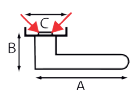

Pair of door handles with rosettes and zamak key escutcheons

4263+RE

A	B	C	REF.	UC	QTE
115	55	50	4263+RE.17-006 - black	1	x 1
115	55	50	4263+RE.17-018 - black	1	x 1
115	55	50	4263+RE.33-006 - look inox	1	x 1
115	55	50	4263+RE.33-018 - look inox	1	x 1