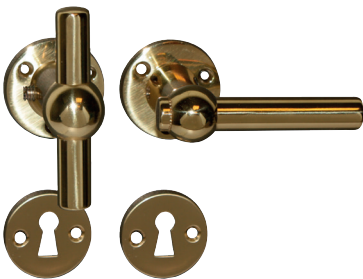

Pair of door handles with rosettes and zamak key escutcheons

6939+RE

A B C  
140 50 53

REF. 6939+RE.18-006  
- oxidized nickel-plated

UC QTE  
1 x 1

Pair of door handles on roses with key escutcheons

7000+100RE

A B C  
56 66 27

REF. 7000.100RE.2-006  
- polished brass

UC QTE  
1 x 1

Pair of door handles with porcelain rosettes and key escutcheons

1051+100RE

A B C  
55 64 50

REF. 1051.37.100RE.2-006  
- white

UC QTE  
1 x 1

Pair of door handles with porcelain rosettes and key escutcheons

3054+RE

A B C  
115 51 65

REF. 3054+RE.37/16-006  
- white

UC QTE  
1 x 1

Pair of "railroad" handles on roses with key escutcheons

1035+RE

A B C  
73 52 45

REF. 1035.15RE.17-006  
- black

UC QTE  
1 x 1

73 52 45 REF. 1035.15RE.20-006  
- oiled polished iron

UC QTE  
1 x 1

73 52 45 REF. 1035.15RE.3-006  
- nickel-plated brass

UC QTE  
1 x 1

Pair of "railroad" handles on roses with key escutcheons