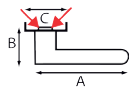

Pair of door handles with porcelain rosettes and key escutcheons

3054+RE