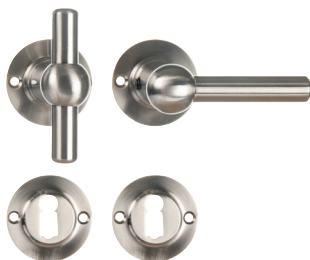

A B C  
56 66 27

REF. 7000.100RE.2-006  
- polished brass

UC QTE  
1 x 1

Pair of door handles with porcelain rosettes and key escutcheons

1051+100RE

A B C  
55 64 50

REF. 1051.37.100RE.2-006  
- white

UC QTE  
1 x 1

Pair of door handles with porcelain rosettes and key escutcheons

3054+RE

A B C  
115 51 65

REF. 3054+RE.37/16-006  
- white

UC QTE  
1 x 1

Pair of "railroad" handles on roses with key escutcheons

1035+RE

A B C  
73 52 45

REF. 1035.15RE.17-006  
- black

UC QTE  
1 x 1

73 52 45 REF. 1035.15RE.20-006  
- oiled polished iron

UC QTE  
1 x 1

73 52 45 REF. 1035.15RE.3-006  
- nickel-plated brass

UC QTE  
1 x 1

Pair of "railroad" handles on roses with key escutcheons

4080+15RE

A B C  
71 61 36

REF.  
4080.15RE.3-006  
- nickel-plated brass

UC QTE  
1 x 1

Pair of "railroad" handles on roses with key escutcheons

4080.RE

A B C  
75 55 40

REF.  
4080.RE.2-006  
- polished brass