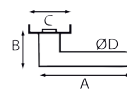

Fixed door knob + 1/2 handle with stainless steel cylinder key entries

8307+RY

A	B	C	D	REF.	UC	QTE
150	63	50	19	8307.50V.8312+RY.46 - Stainless steel	1	x 1