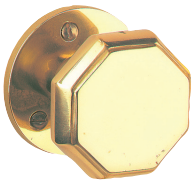

Brass movable door knob

41245

A B C
57 60 58

REF.
41245.2V-003
- polished brass

UC QTE
1 x 1