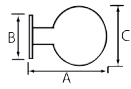

Brass movable door knob

41245