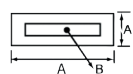

Letter Plates

Letter Plate

921.46

A	B	REF.	UC	QTE
77x330	280x45	921.46-011 - Stainless steel	2	x 1

Brass letter plate

921

A	B	REF.	UC	QTE
82x326	50x265	921.01-011 - brushed bronze	1	x 1
82x326	50x265	921.1-011 - bronzed	1	x 1
82x326	50x265	921.2-011 - polished brass	1	x 1
82x326	50x265	921.3-011 - nickel-plated brass	1	x 1
82x326	50x265	921.99-011 - P.V.D.	1	x 1

Iron letter plate

246

A	B	REF.	UC	QTE
100x355	51x240	246.51-003 - black	1	x 1

Aluminium letter sign

1014

A	B	REF.	UC	QTE
75x310	40x258	1014.17-002 - black	3	x 1
75x310	40x258	1014.17-003 - black	3	x 1
75x310	40x258	1014.26-002 - silver aluminum	3	x 1
75x310	40x258	1014.26-003 - silver aluminum	3	x 1