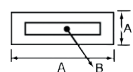

Letter Plates

Letter Plate

921.46

A	B	REF.	UC	QTE
77x330	280x45	921.46-011 - Stainless steel	2	x 1

Brass letter plate

921

A	B	REF.	UC	QTE
82x326	50x265	921.01-011 - brushed bronze	1	x 1
82x326	50x265	921.1-011 - bronzed	1	x 1
82x326	50x265	921.2-011 - polished brass	1	x 1
82x326	50x265	921.3-011 - nickel-plated brass	1	x 1
82x326	50x265	921.99-011 - P.V.D.	1	x 1

Iron letter plate

246

A	B	REF.	UC	QTE
100x355	51x240	246.51-003 - black	1	x 1

Aluminium letter sign

1014

A	B	REF.	UC	QTE
75x310	40x258	1014.17-002 - black	3	x 1
75x310	40x258	1014.17-003 - black	3	x 1
75x310	40x258	1014.26-002 - silver aluminum	3	x 1
75x310	40x258	1014.26-003 - silver aluminum	3	x 1