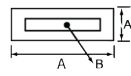

Iron letter plate

246

A	B	REF.	UC	QTE
100x355	51x240	246.51-003 - black	1	x 1

Aluminium letter sign

1014

A	B	REF.	UC	QTE
75x310	40x258	1014.17-002 - black	3	x 1
75x310	40x258	1014.17-003 - black	3	x 1
75x310	40x258	1014.26-002 - silver aluminum	3	x 1
75x310	40x258	1014.26-003 - silver aluminum	3	x 1

PVC Mailbox Inner Lid

2091

A	B	REF.	UC	QTE
80x340	48x280	2091.37-011 - white	5	x 1
80x340	48x280	2091.40-011 - brown	5	x 1

Draught-proof letter plate with PVC flap

2093

A	B	REF.	UC	QTE
80x340	48x280	2093.37-011 - white	5	x 1
80x340	48x280	2093.40-011 - brown	5	x 1