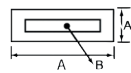

PVC Mailbox Inner Lid

2091

A	B	REF.	UC	QTE
80x340	48x280	2091.37-011 - white	5	x 1
80x340	48x280	2091.40-011 - brown	5	x 1

Draught-proof letter plate with PVC flap

2093

A	B	REF.	UC	QTE
80x340	48x280	2093.37-011 - white	5	x 1
80x340	48x280	2093.40-011 - brown	5	x 1