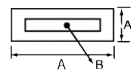

Iron letter plate

246

A	B	REF.	UC	QTE
100x355	51x240	246.51-003 - black	1	x 1

Aluminium letter sign

1014

A	B	REF.	UC	QTE
75x310	40x258	1014.17-002 - black	3	x 1
75x310	40x258	1014.17-003 - black	3	x 1
75x310	40x258	1014.26-002 - silver aluminum	3	x 1
75x310	40x258	1014.26-003 - silver aluminum	3	x 1

PVC Mailbox Inner Lid

2091

A	B	REF.	UC	QTE
80x340	48x280	2091.37-011 - white	5	x 1
80x340	48x280	2091.40-011 - brown	5	x 1

Draught-proof letter plate with PVC flap

2093

A	B	REF.	UC	QTE
80x340	48x280	2093.37-011 - white	5	x 1
80x340	48x280	2093.40-011 - brown	5	x 1