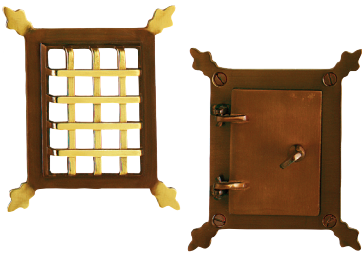

A	B	REF.	UC	QTE
90	160	998.2-003 - polished brass	1	x 1

Iron knocker

277

A	B	REF.	UC	QTE
90	160	277.51-003 - black	1	x 1

Peephole with brass gate

98

A	B	REF.	UC	QTE
80	98	98.1-003 - bronzed brass	1	x 1
80	98	98.2-003 - polished brass	1	x 1